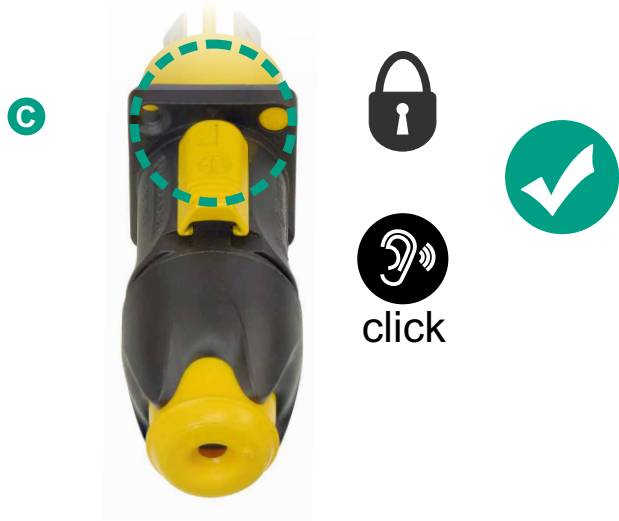

### 1. CONNECTING /

**Note:**  
When connecting, match the notch on the cable connector to the corresponding guide slot on the chassis.

 **SAFETY WARNING**  
incorrect insertion may cause electrical contact misalignment resulting in equipment malfunction and/or personal injury.

**Note:**  
After inserting properly as in illustration **A**, twist the cable connector clockwise to lock.

**Note:**  
The proper twist-lock is achieved when the yellow tab is in the position shown in **C** and an audibel «click» is heard.

## 2. UNLOCKING

**Application:**

The powerCON TRUE1 system is certified as a connector with breaking capacity according IEC 60320, VDE 0625. It is intended for use as an appliance coupler and interconnection coupler. It serves to supply power to an appliance and from an appliance to other equipment. To be installed by qualified person only.