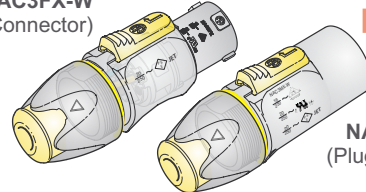

## 2. UNLOCKING

**Application:**

The powerCON TRUE1 system is certified as a connector with breaking capacity according IEC 60320, VDE 0625. It is intended for use as an appliance coupler and interconnection coupler. It serves to supply power to an appliance and from an appliance to other equipment. To be installed by qualified person only.

**Connector Assignment:**  
APPLIANCE INLET

NAC3MPX

Power IN

NAC3FX-W  
(Connector)

APPLIANCE OUTLET

Power OUT

NAC3MX-W  
(Plug connector)

APPLIANCE  
INLET OUTLET  
COMBINATION

NAC3PX

Power IN

Power OUT

NAC3FX-W  
(Connector)

NAC3MX-W  
(Plug connector)

<b>Approval based:</b>	<b>VDE</b> EN 60320-1/EN60320-2-2	<b>UL</b> UL 498 / CSA C22.2 No. 182.3
<b>Rating:</b>	250 V ac / 16 A	250 V ac / 20 A
<b>Cable Type:</b>	H05VV-F3G 1.0 mm <sup>2</sup> , Length max. 2 m H05VV-F3G 1.5 - 2.5 mm <sup>2</sup> H07RN-F3G 1.5 mm <sup>2</sup>	SJTOW, SJOOW 3 x 12 AWG
<b>Strain Relief:</b>	White chuck	White chuck
<b>Cable O.D.:</b>	6.0 - 12.0 mm	6.0 - 12.0 mm