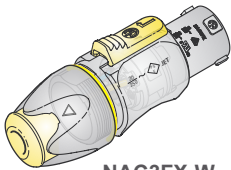

**Note:**  
After inserting properly as in illustration **A**, twist the cable connector clockwise to lock.

**Note:**  
The proper twist-lock is achieved when the yellow tab is in the position shown in **C** and an audibel «click» is heard.

## 2. UNLOCKING

**Application:**

The powerCON TRUE1 system is certified as a connector with breaking capacity according IEC 60320, VDE 0625. It is intended for use as an appliance coupler and interconnection coupler. It serves to supply power to an appliance and from an appliance to other equipment. To be installed by qualified person only.

**Connector Assignment:**  
APPLIANCE INLET

NAC3MPX

Power IN

NAC3FX-W  
(Connector)

APPLIANCE OUTLET

Power OUT

NAC3MX-W  
(Plug connector)

APPLIANCE  
INLET OUTLET  
COMBINATION

NAC3PX

Power IN

Power OUT

NAC3FX-W  
(Connector)

NAC3MX-W  
(Plug connector)

<b>Approval based:</b>	<b>VDE</b> EN 60320-1/EN60320-2-2	<b>UL</b> UL 498 / CSA C22.2 No. 182.3
<b>Rating:</b>	250 V ac / 16 A	250 V ac / 20 A
<b>Cable Type:</b>	H05VV-F3G 1.0 mm <sup>2</sup> , Length max. 2 m H05VV-F3G 1.5 - 2.5 mm <sup>2</sup> H07RN-F3G 1.5 mm <sup>2</sup>	SJTOW, SJOOW 3 x 12 AWG
<b>Strain Relief:</b>	White chuck	White chuck
<b>Cable O.D.:</b>	6.0 - 12.0 mm	6.0 - 12.0 mm