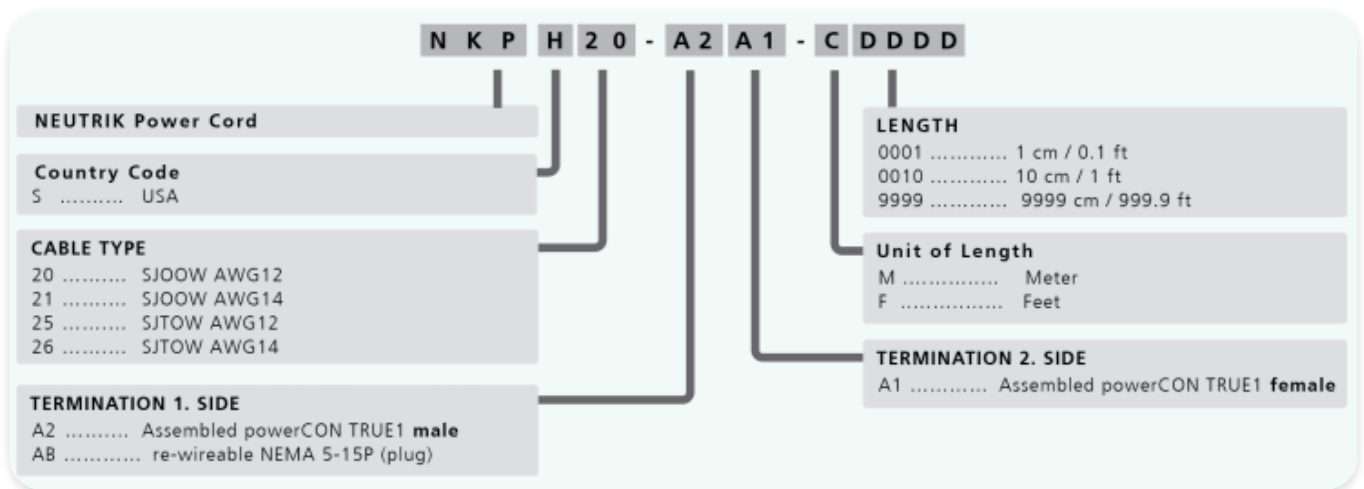

Article name	Details	Order code
NKPS20-ABA1-F0060	6 feet, SJOOW AWG12, NEMA 5-15P, powerCON® TRUE 1® TOP (f)	1040696
NKPS20-ABA1-F0100	10 feet, SJOOW AWG12, NEMA 5-15P, powerCON® TRUE1® TOP (f)	1040697
NKPS20-ABA1-F0250	25 feet, SJOOW AWG12, NEMA 5-15P, powerCON® TRUE1® TOP (f)	1040698

Type Descriptions