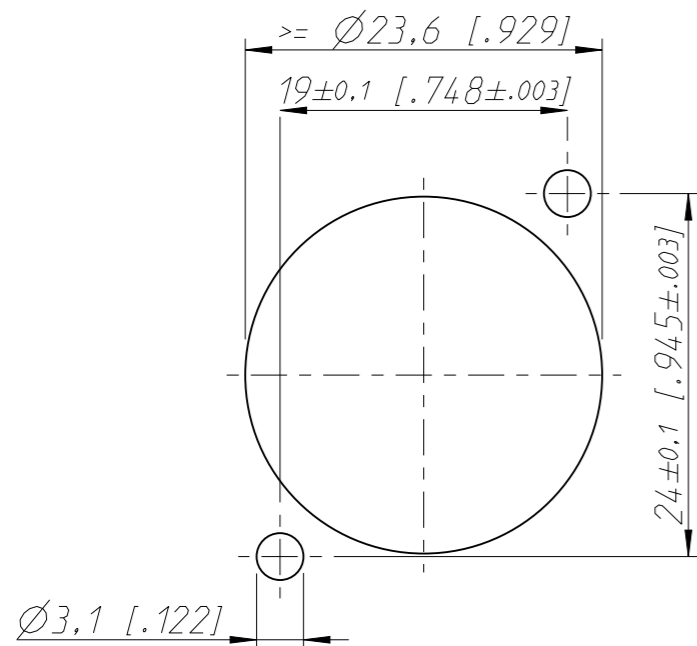

Frontplattenausschnitt (Rückseite)  
Panel cut out (rear side)

Sheet Number 1/1	Projection 	Scale 2:1	Format A3	Tolerancing ISO 2768-mK	
44.92 g	109.61 cm <sup>2</sup>	9.72 cm <sup>3</sup>	Created	14.05.2008	kma
Material	-		Modified	26.05.2021	mmu
Material addition	-		Approved	28.05.2021	tho
Description NAHDMI-W			ECN Number	-	
			Status	Released	
<b>NEUTRIK</b>		3D Model ID 30008894	Document ID 20003491	Revision B	