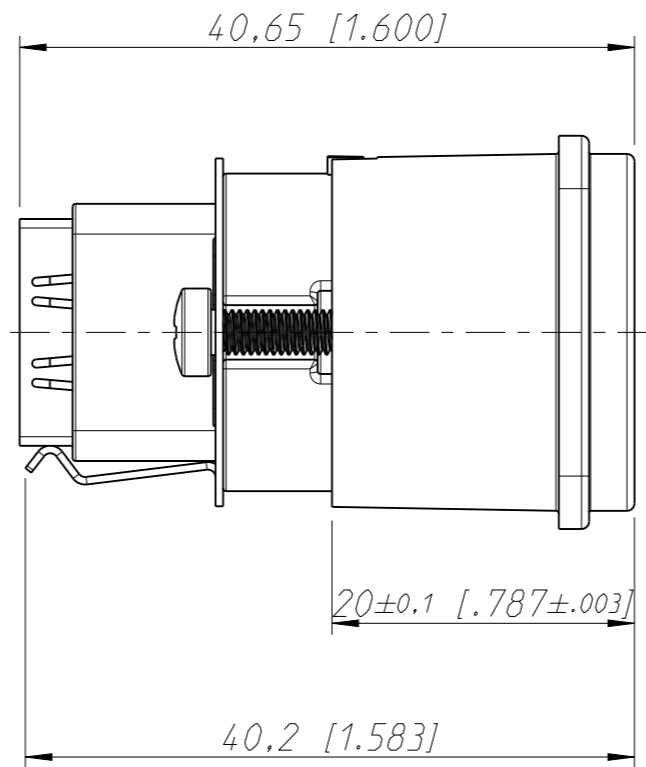

Frontplattenausschnitt (Rückseite)  
Panel cut out (rear side)

Sheet Number 1/1	Projection 	Scale 2:1	Format A3	Tolerancing ISO 2768-mK	
44.92 g	109.61 cm <sup>2</sup>	9.72 cm <sup>3</sup>	Created	14.05.2008	kma
Material	-		Modified	26.05.2021	mmu
Material addition	-		Approved	28.05.2021	tho
Description NAHDMI-W			ECN Number	-	
			Status	Released	
<b>NEUTRIK</b>		3D Model ID 30008894	Document ID 20003491	Revision B	