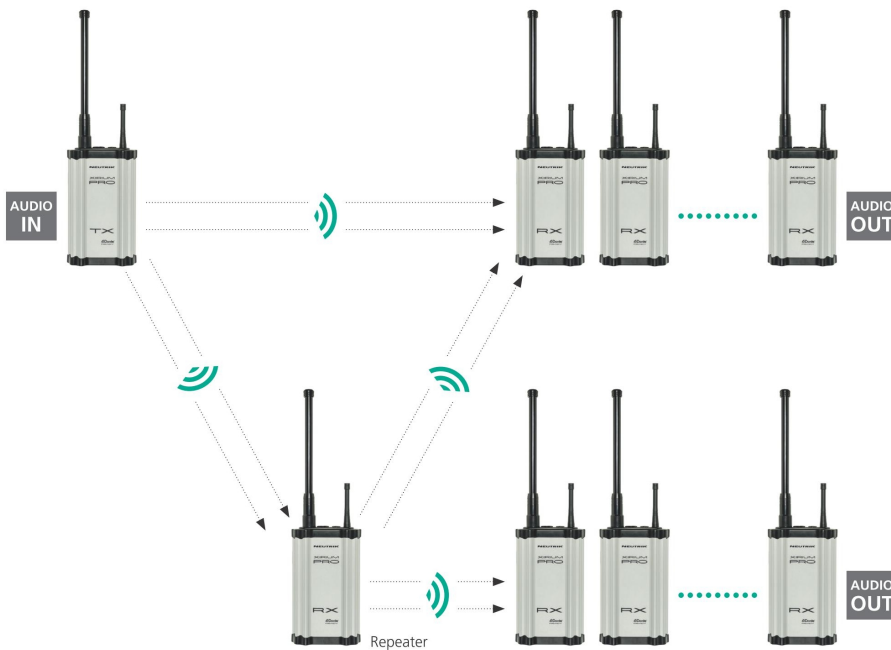

XIRIUM PRO Greater Reliability

XIRIUM PRO – greater reliability ...

... using the repeater as a redundant audio source (extended true diversity).

Beside enhancing the range or overcoming obstacles, the RX-repeater offers another feature: since the repeater duplicates and transmits the signals received from the TX, it becomes a second redundant audio source for every other RX. In other words, an RX located within the reception area of an TX and a repeater, can now choose one of two identical signals and automatically selects the one with the better signal quality.

iOS and Android