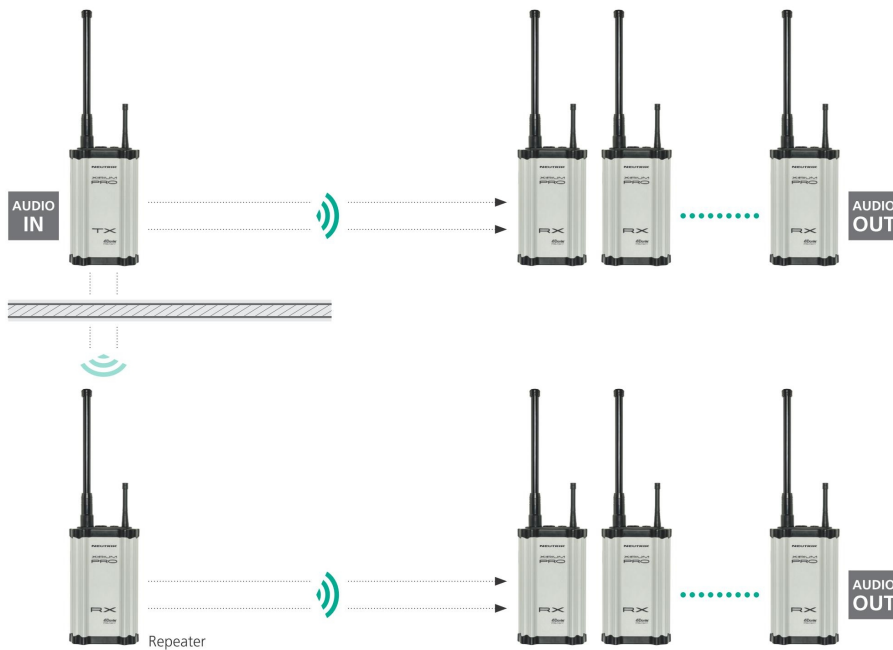

XIRIUM PRO Breaking Wireless Barriers

XIRIUM PRO – breaking wireless barriers ...

... extending the range with a repeater.

The RX can either be used as a receiver or, by changing the output module to a repeater module, as a repeater. In repeater mode the RX forwards the audio signal received from the TX without any changes, which in turn can now be received by an unlimited number of RX receivers set to reception mode. The repeater represents the perfect addition to the system: it doubles the range of the system and helps to overcome walls, corners or other obstacles.

iOS and Android