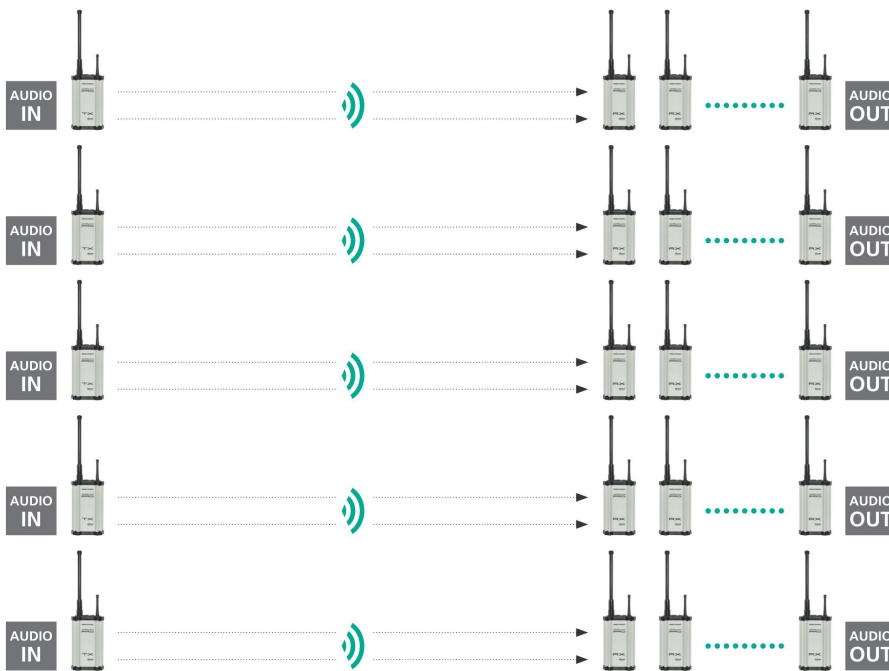

XIRIUM PRO Expansion

XIRIUM PRO – the expansion ...

... of the system to a digital wireless audio solution with up to 10 audio channels.

The system may be expanded to ten sound channels for the transmission of several, discrete audio signals. For this purpose five TX transmitters may be operated in parallel. This set up allows the use of an unlimited number of RX receivers.

iOS and Android